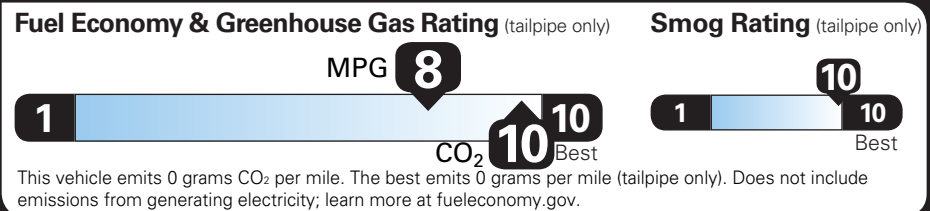

TOTAL VEHICLE PRICE* \$140,295.00

EPA DOT Fuel Economy and Environment

Electric Vehicle

You save **\$2,250** in fuel costs over 5 years compared to the average new vehicle.

Annual fuel cost **\$1,500**

GOVERNMENT 5-STAR SAFETY RATINGS