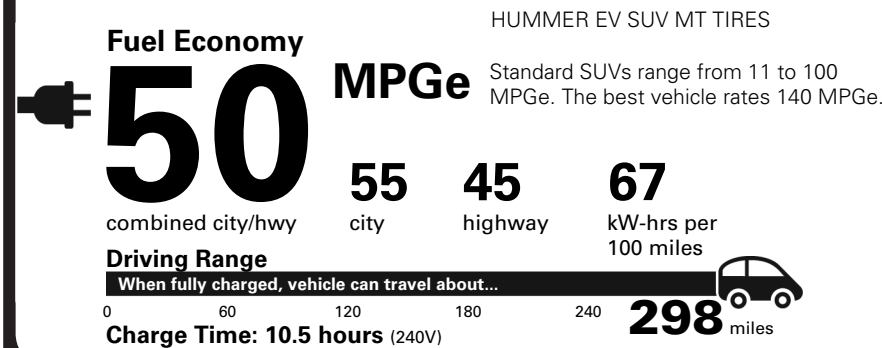

TOTAL VEHICLE PRICE* \$140,295.00

EPA DOT Fuel Economy and Environment

Electric Vehicle

You save **\$2,250** in fuel costs over 5 years compared to the average new vehicle.

Annual fuel cost **\$1,500**

GOVERNMENT 5-STAR SAFETY RATINGS